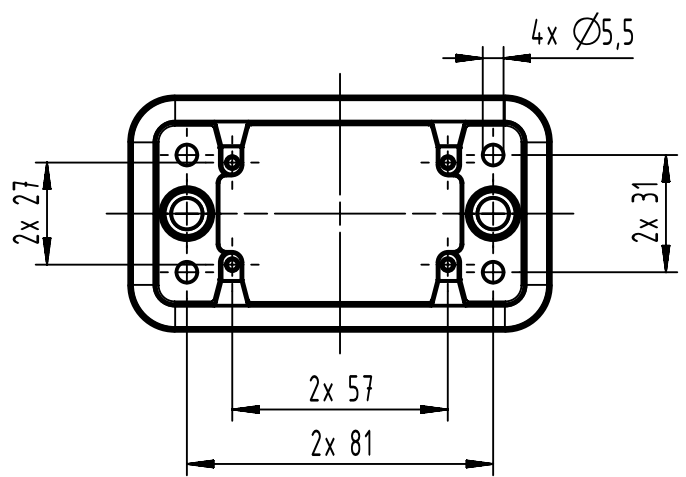

1 2 3 4 5 6

A
B
C
D

	All Dimensions in mm Original Size DIN A4		Scale 1:2	Free size tol.		Ref.
			Created by ZENGD	Inspected by LUOK	Standardisation ROEBEN	Sub.
All rights reserved		Department EL PD		Date 2023-09-20	State Final Release	
Title Han 10B Docking Frame IP67 fixed				Doc-Key / ECM-Nr. 101035423/UGD/001/C 500000253802		
HARTING D-32339 Espelkamp		Type TB	Number 09 30 010 1710		Rev. C	Page 1/1