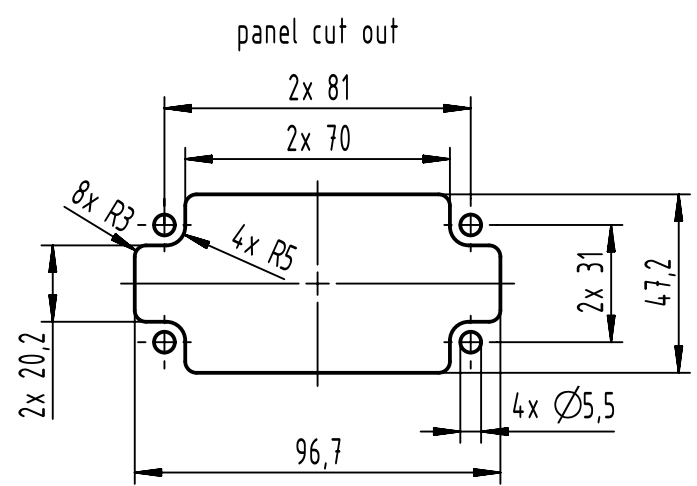

1 2 3 4 5 6

A
B
C
D

	All Dimensions in mm Original Size DIN A4		Scale 1:2	Free size tol.		Ref.
			Created by ZENGD	Inspected by LUOK	Standardisation ROEBEN	Sub.
All rights reserved		Department EL PD		Date 2023-09-20	State Final Release	
Title Han 10B Docking Frame IP67 fixed				Doc-Key / ECM-Nr. 101035423/UGD/001/C 500000253802		
HARTING D-32339 Espelkamp		Type TB	Number 09 30 010 1710		Rev. C	Page 1/1