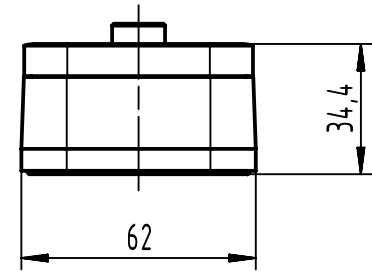

1 2 3 4 5 6

A
B
C
D

	All Dimensions in mm Original Size DIN A4		Scale 1:2	Free size tol.		Ref.
			Created by ZENGD	Inspected by LUOK	Standardisation ROEBEN	Sub.
All rights reserved		Department EL PD		Date 2023-09-20	State Final Release	
Title Han 10B Docking Frame IP67 fixed				Doc-Key / ECM-Nr. 101035423/UGD/001/C 500000253802		
HARTING D-32339 Espelkamp		Type TB	Number 09 30 010 1710		Rev. C	Page 1/1