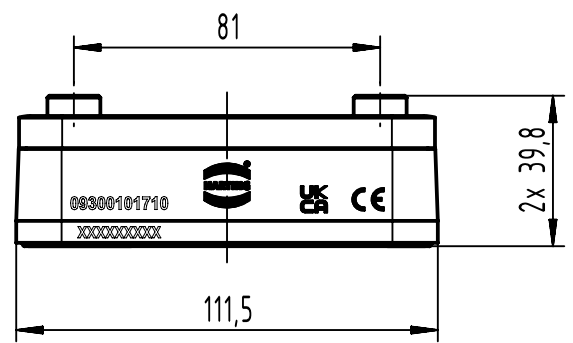

1 2 3 4 5 6

A
B
C
D

	All Dimensions in mm Original Size DIN A4		Scale 1:2	Free size tol.		Ref.
			Created by ZENGD	Inspected by LUOK	Standardisation ROEBEN	Sub.
All rights reserved		Department EL PD		Date 2023-09-20	State Final Release	
Title Han 10B Docking Frame IP67 fixed				Doc-Key / ECM-Nr. 101035423/UGD/001/C 500000253802		
HARTING D-32339 Espelkamp		Type TB	Number 09 30 010 1710		Rev. C	Page 1/1