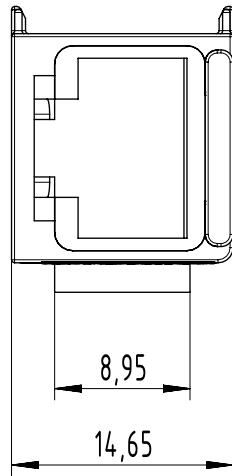

1 2 3 4 5 6

A

B

C

D

	All Dimensions in mm Original Size DIN A4		Scale 2:1	Free size tol.		Ref.	
						Sub.	
	All rights reserved Department EL PD		Created by 402602	Inspected by 402602	Standardisation	Date 29-May-2024	State 40 - Released
	HARTING D-32339 Espelkamp		Title HAN Domino RJ45 cube for patch cable M.2				Doc-Key / ECM-Nr. DS00212370
			Type TB	Design Number DS00212370	SAP Mat. Number 09149452001	Rev. B	Page 1/1