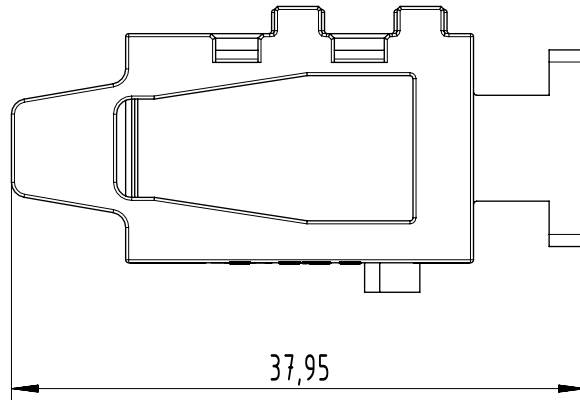

1 2 3 4 5 6

A

B

C

D

	All Dimensions in mm Original Size DIN A4		Scale 2:1	Free size tol.		Ref.	
						Sub.	
	All rights reserved Department EL PD		Created by 402602	Inspected by 402602	Standardisation	Date 29-May-2024	State 40 - Released
	HARTING D-32339 Espelkamp		Title HAN Domino RJ45 cube for patch cable M.2				Doc-Key / ECM-Nr. DS00212370
			Type TB	Design Number DS00212370	SAP Mat. Number 09149452001	Rev. B	Page 1/1