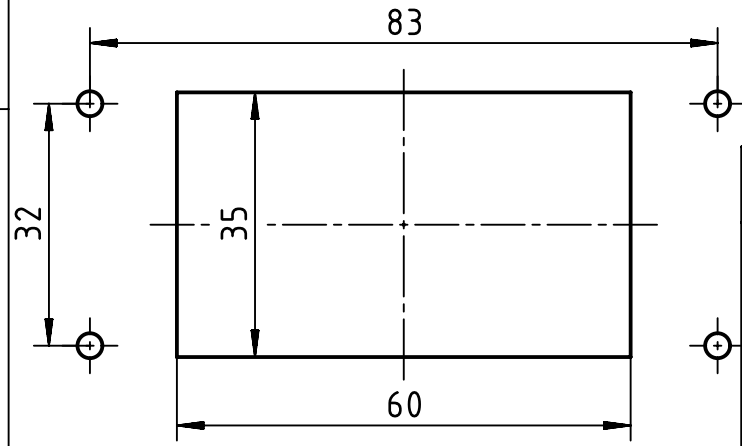

panel cut out

	All Dimensions in mm Original Size DIN A4		Scale 1:1		Free size tol.		Ref.			
	All rights reserved Department EL PD		Created by HOLLERT		Inspected by GERB		Standardisation 302077			
HARTING Electric GmbH & Co. KG D-32339 Espelkamp		Title Han B Base Panel 2 levers					Date 2020-10-26		State Final Release	
		Type TB					Number 09 30 010 0301		Doc-Key / ECM-Nr. 100181456/UGD/003/F 500000179141	
							Rev. F		Page 1/1	