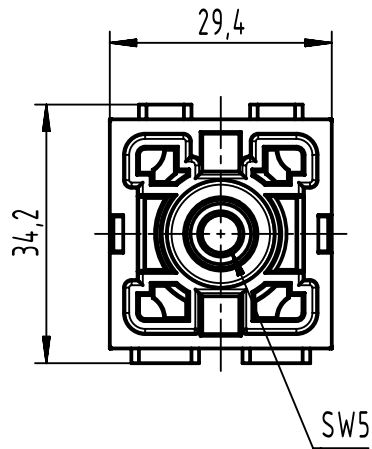

1 2 3 4 5 6

A

B

C

D

	All rights reserved Department EL PD	Created by HOLLERT		Inspected by SCHNIEDER		Standardisation		Date 2023-04-04		State Final Release	
		Title Han 200A axial module, female 40-70 mm ²								Doc-Key / ECM-Nr. 100097906/UGD/008/G 50000024.0927	
HARTING D-32339 Espelkamp		Type TB		Number 09 14 001 2762				Rev. G		Page 1/1	