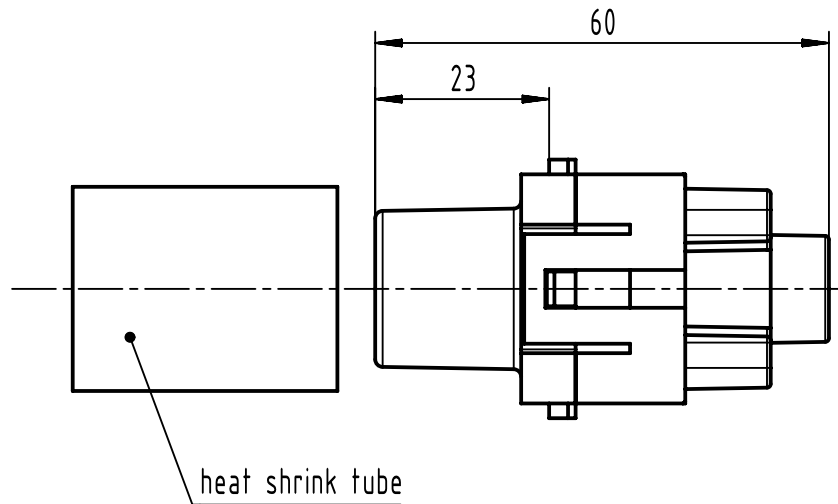

1 2 3 4 5 6

A

B

C

D

	All rights reserved Department EL PD	Created by HOLLERT		Inspected by SCHNIEDER		Standardisation		Date 2023-04-04		State Final Release	
		Title Han 200A axial module, female 40-70 mm ²								Doc-Key / ECM-Nr. 100097906/UGD/008/G 50000024.0927	
HARTING D-32339 Espelkamp		Type TB		Number 09 14 001 2762				Rev. G		Page 1/1	