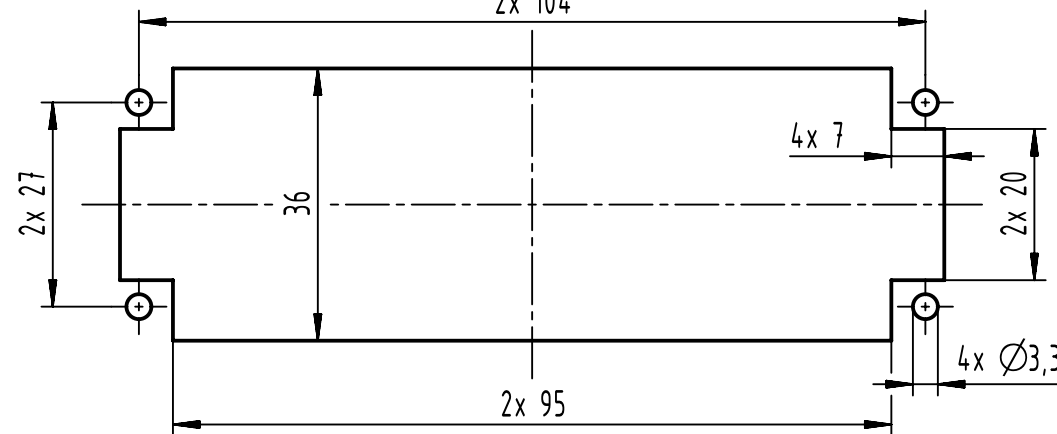

panel cut out
2x 104

	All Dimensions in mm Original Size DIN A4		Scale 1:1	Free size tol.		Ref.
			Created by HEW	Inspected by DINGB	Standardisation RUETERA	Sub.
All rights reserved Department EL PD		Title Han ES 24B PE-CC Female		Date 2021-10-29	State Final Release	
HARTING D-32339 Espelkamp		Type TB	Number 09 33 024 2776		Doc-Key / ECM-Nr. 100922798/UGD/005/B 500000204.777	Rev. B
						Page 1/1