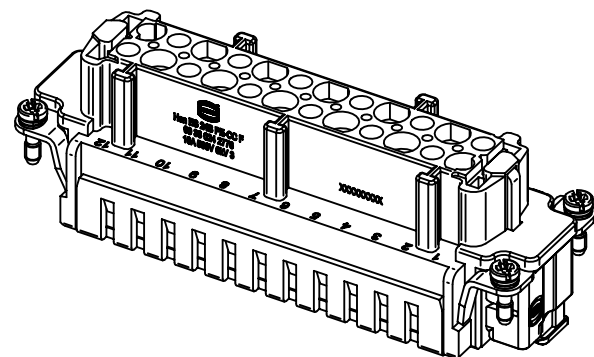

panel cut out
2x 104

	All Dimensions in mm Original Size DIN A4		Scale 1:1	Free size tol.		Ref.
			Created by HEW	Inspected by DINGB	Standardisation RUETERA	Sub.
All rights reserved Department EL PD		Title Han ES 24B PE-CC Female		Date 2021-10-29	State Final Release	
HARTING D-32339 Espelkamp		Type TB	Number 09 33 024 2776		Doc-Key / ECM-Nr. 100922798/UGD/005/B 500000204.777	Rev. B
						Page 1/1