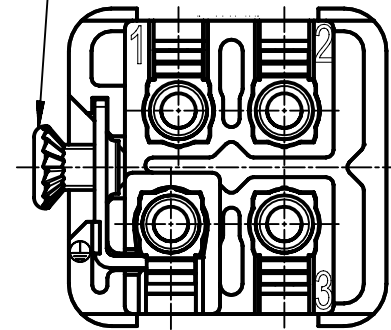

insert fixing screw M3x6
enclosed separately

	All rights reserved		Created by HOLLERT		Inspected by NICHTERLEIN		Standardisation 302077		Date 2020-10-29		State Final Release		
	Department EL PD		Title Han 3A female insert with Quick-Lock		Doc-Key / ECM-Nr. 100179208/UGD/005/E 500000169457		Type TB		Number 09 20 003 2733		Rev. E		
HARTING Electric GmbH & Co. KG D-32339 Espelkamp			All Dimensions in mm Original Size DIN A4			Scale 2:1			Free size tol.			Ref. Sub.	
											Page 1/1		