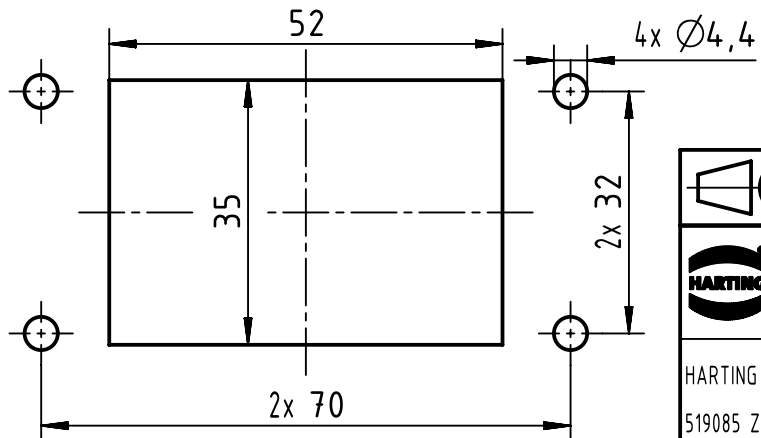

Panel cut out

	All rights reserved		Created by ZHUANGJ		Inspected by LUOK		Standardisation ROEBEN		Date 2021-12-02		State Final Release	
	Department EL PD		Title Han 6HP Direct/B-HSE-M40		Doc-Key / ECM-Nr. 100661488/UGD/005/G 500000194824		Rev. G		Page 1/1			
HARTING (Zhuhai) Manufacturing Co., Ltd. 519085 Zhuhai, China			Type TB		Number 19 39 606 0548							
 All Dimensions in mm Original Size DIN A4			Scale 1:1		Free size tol.		Ref. Sub.					