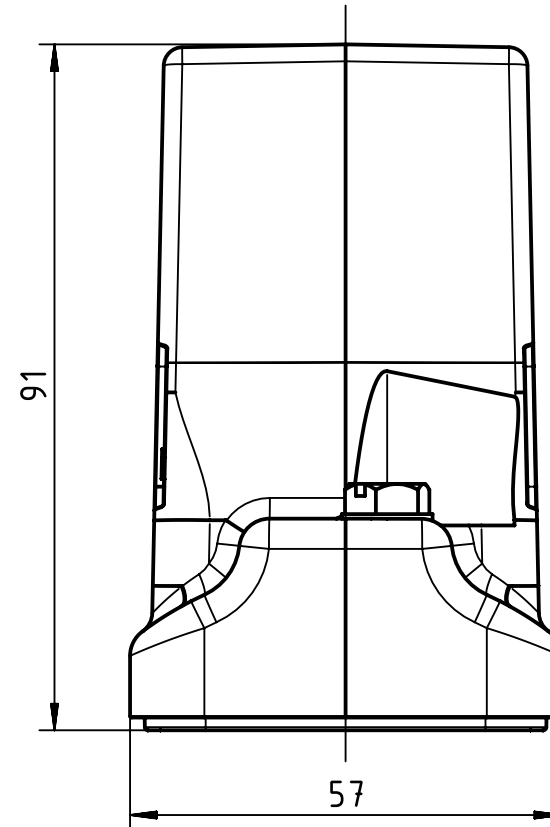

Panel cut out

	All rights reserved		Created by ZHUANGJ		Inspected by LUOK		Standardisation ROEBEN		Date 2021-12-02		State Final Release	
	Department EL PD		Title Han 6HP Direct/B-HSE-M40		Doc-Key / ECM-Nr. 100661488/UGD/005/G 500000194824		Rev. G		Page 1/1			
HARTING (Zhuhai) Manufacturing Co., Ltd. 519085 Zhuhai, China			Type TB		Number 19 39 606 0548							
 All Dimensions in mm Original Size DIN A4			Scale 1:1		Free size tol.		Ref. Sub.					