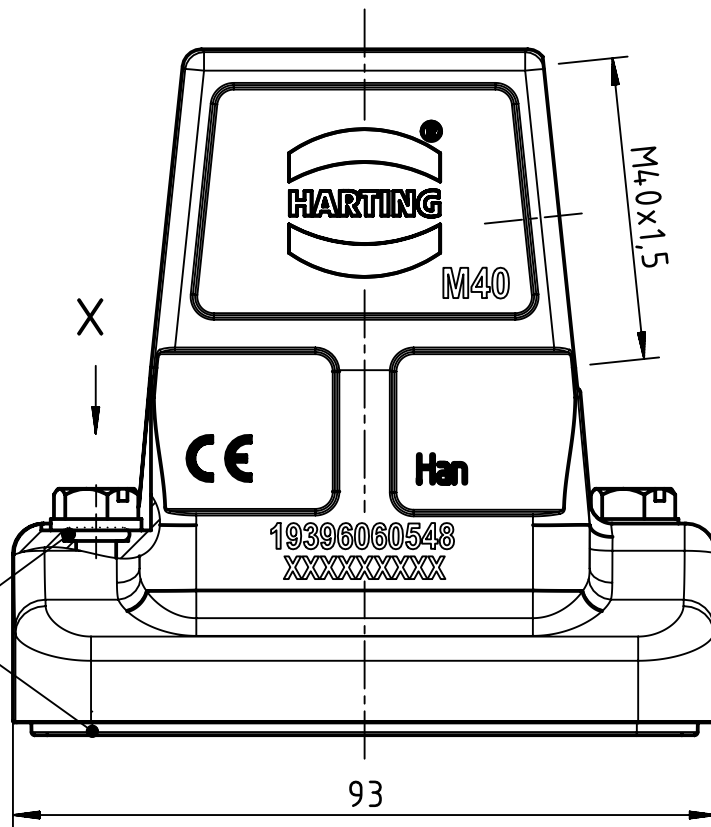

Panel cut out

	All rights reserved		Created by ZHUANGJ		Inspected by LUOK		Standardisation ROEBEN		Date 2021-12-02		State Final Release	
	Department EL PD		Title Han 6HP Direct/B-HSE-M40		Doc-Key / ECM-Nr. 100661488/UGD/005/G 500000194824		Rev. G		Page 1/1			
HARTING (Zhuhai) Manufacturing Co., Ltd. 519085 Zhuhai, China			Type TB		Number 19 39 606 0548							
 All Dimensions in mm Original Size DIN A4			Scale 1:1		Free size tol.		Ref. Sub.					