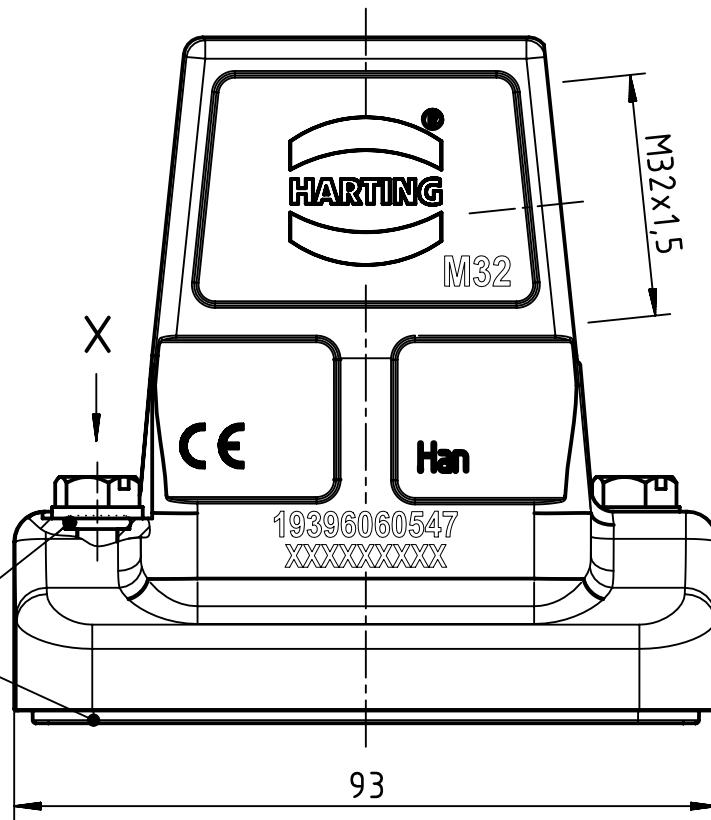

Panel cut out

	All rights reserved Department EL PD	All Dimensions in mm Original Size DIN A4			Scale 1:1	Free size tol.	Ref.
		HARTING (Zhuhai) Manufacturing Co., Ltd. 519085 Zhuhai, China	Created by ZHUANGJ	Inspected by LUOK	Standardisation ROEBEN	Date 2021-12-02	State Final Release
Title Han 6HP Direct/B-HSE-M32		Type TB	Number 19 39 606 0547	Rev. G	Page 1/1		