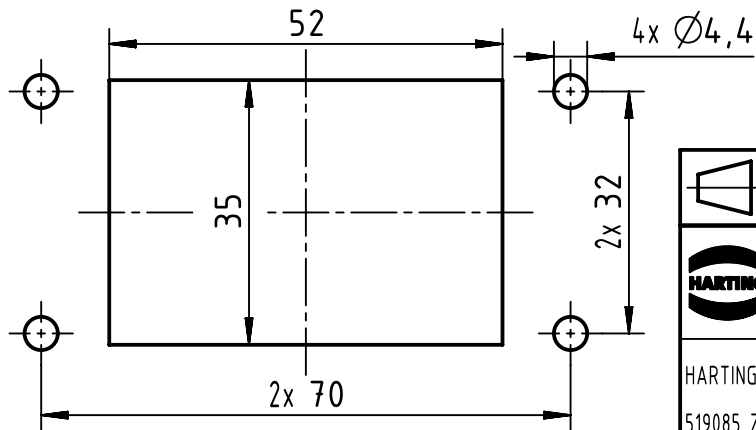

Panel cut out

	All rights reserved Department EL PD	All Dimensions in mm Original Size DIN A4			Scale 1:1	Free size tol.	Ref.
		HARTING (Zhuhai) Manufacturing Co., Ltd. 519085 Zhuhai, China	Created by ZHUANGJ	Inspected by LUOK	Standardisation ROEBEN	Date 2021-12-02	State Final Release
Title Han 6HP Direct/B-HSE-M32		Type TB	Number 19 39 606 0547	Rev. G	Page 1/1		