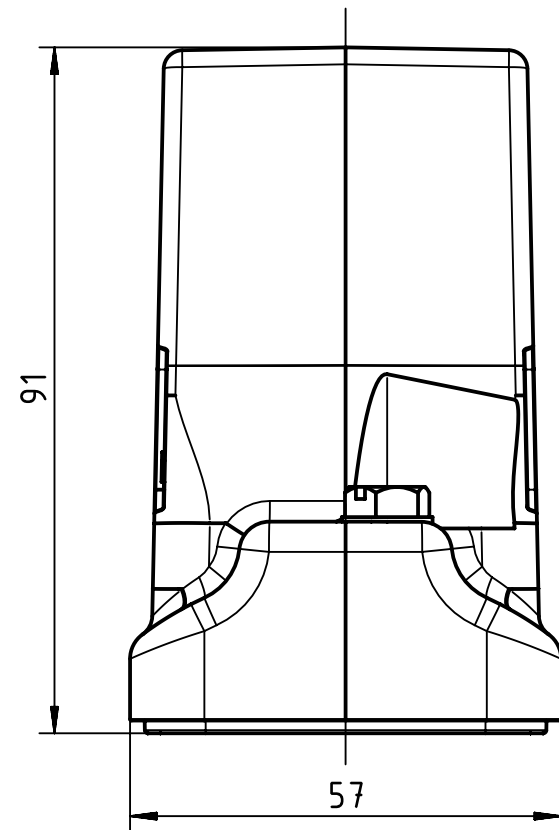

Panel cut out

	All rights reserved Department EL PD	All Dimensions in mm Original Size DIN A4			Scale 1:1	Free size tol.	Ref.
		HARTING (Zhuhai) Manufacturing Co., Ltd. 519085 Zhuhai, China	Created by ZHUANGJ	Inspected by LUOK	Standardisation ROEBEN	Date 2021-12-02	State Final Release
Title Han 6HP Direct/B-HSE-M32		Type TB	Number 19 39 606 0547	Rev. G	Page 1/1		