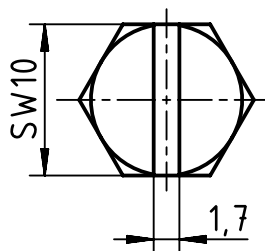

Panel cut out (1:2)

	All Dimensions in mm Original Size DIN A4		Scale 1:1	Free size tol.		Ref.	
	All rights reserved Department EL PD		Created by ZHUANGJ	Inspected by LUOK	Standardisation 302077	Date 2021-02-23	State Final Release
HARTING (Zhuhai) Manufacturing Co., Ltd. 519085 Zhuhai, China			Title Han 24HP Direct/M-HTE-M32			Doc-Key / ECM-Nr. 100664106/UGD/004/F 500000187461	
			Type TB	Number 19 39 724 0447		Rev. F	Page 1/1