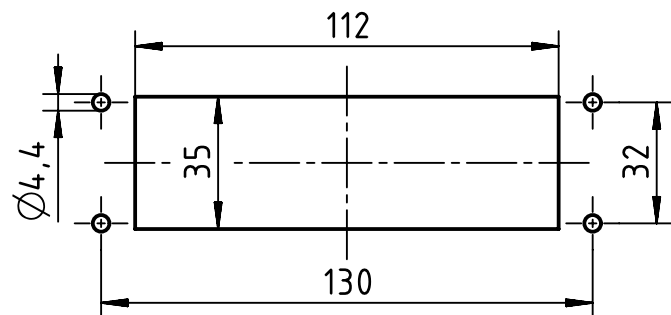

Panel cut out (1:2)

	All Dimensions in mm Original Size DIN A4		Scale 1:1	Free size tol.		Ref.	
	All rights reserved Department EL PD		Created by ZHUANGJ	Inspected by LUOK	Standardisation 302077	Date 2021-02-23	State Final Release
HARTING (Zhuhai) Manufacturing Co., Ltd. 519085 Zhuhai, China			Title Han 24HP Direct/M-HTE-M32			Doc-Key / ECM-Nr. 100664106/UGD/004/F 500000187461	
			Type TB	Number 19 39 724 0447		Rev. F	Page 1/1