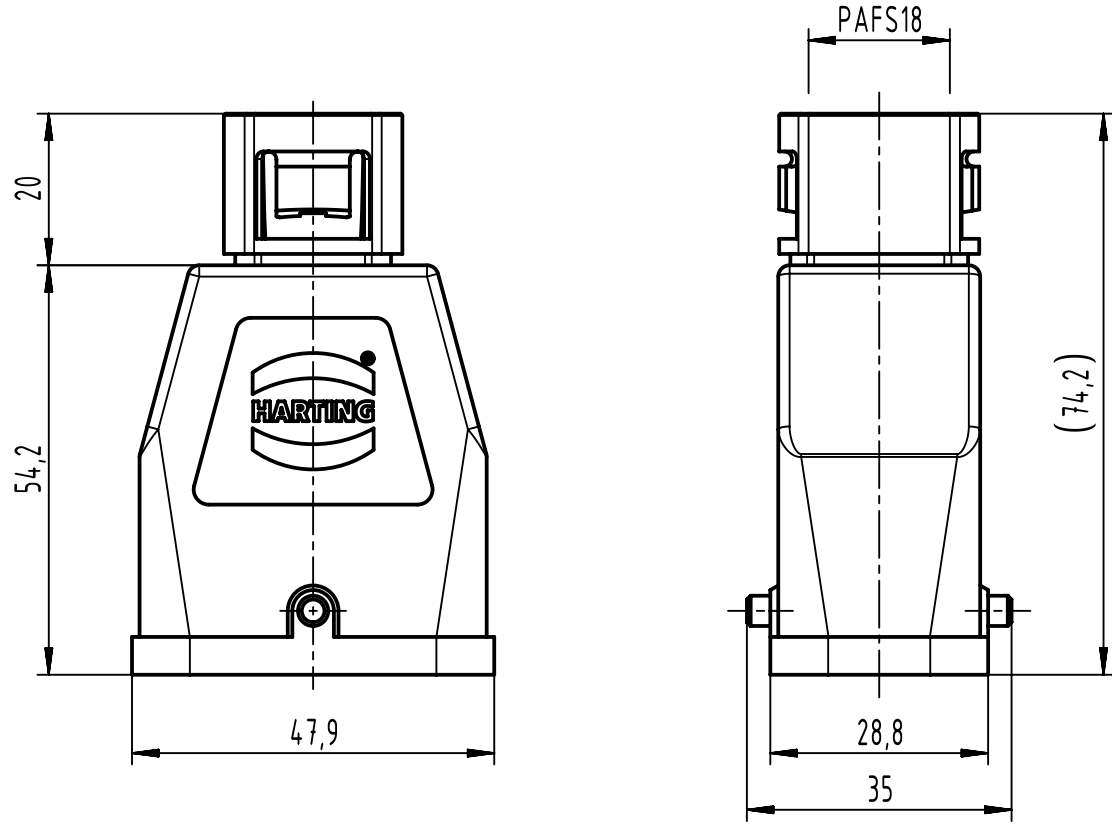

1 2 3 4 5 6

A

B

C

D

	All rights reserved Department EL PD	All Dimensions in mm Original Size DIN A4		Scale 1:1	Free size tol.		Ref. Sub.	
		HARTING D-32339 Espelkamp	Created by RULLKOETTER	Inspected by SCHNIEDER	Standardisation 302077	Date 2021-03-16	State Final Release	
		Title Han Q 8/0-HTE-Adaptalok						Rev. B
		Type TB	Number 09 12 008 0428					Page 1/1