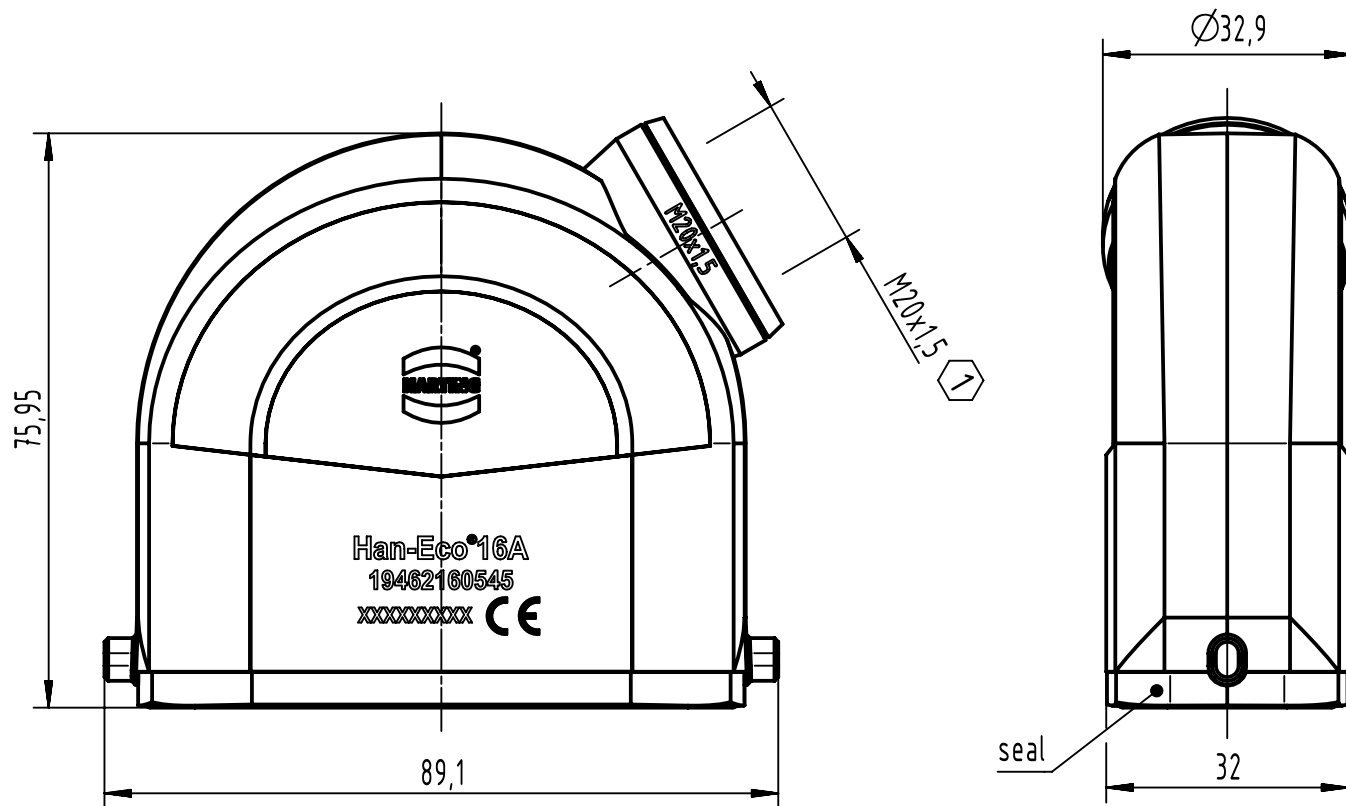

A

B

C

D

① tightening torque max. 7Nm

	All Dimensions in mm Original Size DIN A4		Scale 1:1	Free size tol.		Ref.	
			Created by 102700	Inspected by SUNDERMEIER	Standardisation	Date 2021-08-12	State Final Release
All rights reserved Department EL PD		Title Han-Eco Outdoor 16A-HSE-M20				Doc-Key / ECM-Nr. 100613168/UGD/001/C 500000200802	
HARTING D-32339 Espelkamp		Type TB	Number 19 46 216 0545			Rev. C	Page 1/1