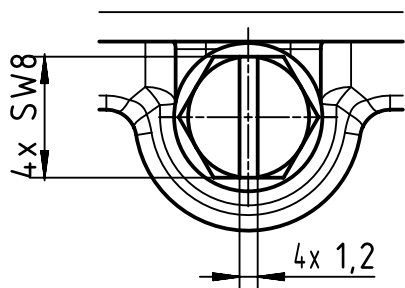

A (2:1)

	All rights reserved Department EL PD	All Dimensions in mm Original Size DIN A4	Scale 1:1	Free size tol.	Ref. Sub.	
		HARTING D-32339 Espelkamp	Created by 100887	Inspected by GERB	Standardisation 302077	Date 2021-04-28
Title Han EMC Hood Side Entry PG 29					Doc-Key / ECM-Nr. 100203477/UGD/002/B 500000193954	
		Type TB	Number 09 62 064 0541		Rev. B	Page 1/1