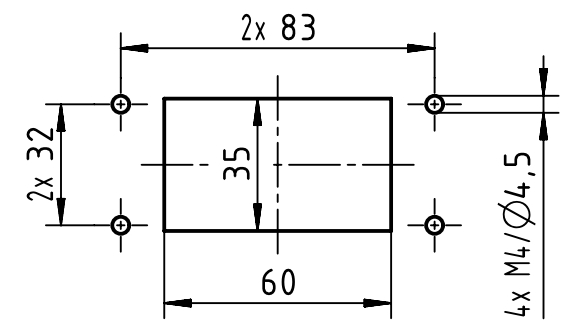

panel cut out (1:2)

 All Dimensions in mm Original Size DIN A4		Scale 1:1	Free size tol.		Ref.
 All rights reserved Department EL PD		Created by WENE	Inspected by LUOK	Standardisation ROEBEN	Date 2021-08-19
HARTING D-32339 Espelkamp		Title Han 10EMC/B-HBM-SL			State Final Release
		Type TB	Number 09 62 810 2305		Doc-Key / ECM-Nr. 100855331/UGD/005/B 500000200188
				Rev. B	Page 1/1